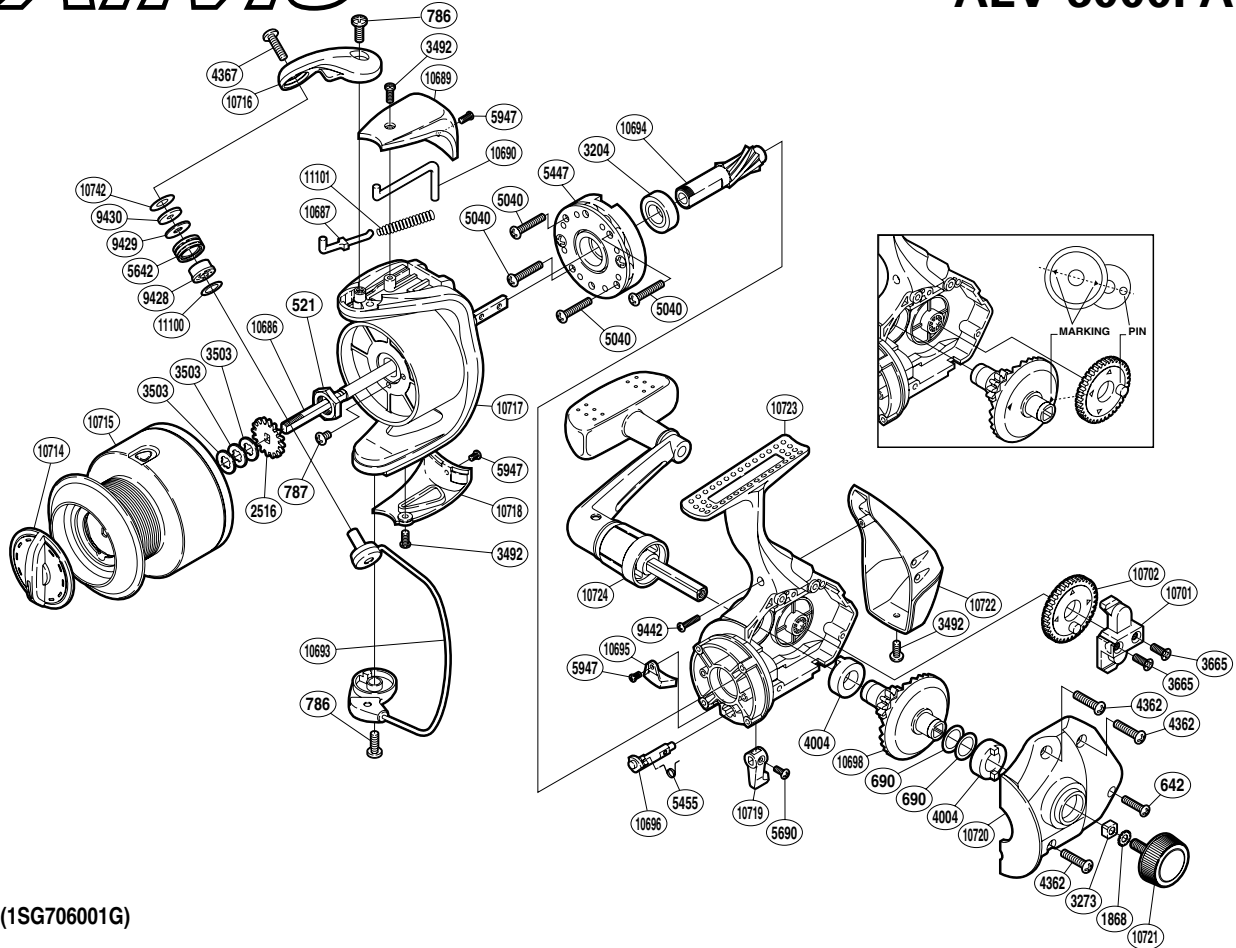

SHIMANO®

Alivio

ALV-6000FA

(1SG706001G)

Part No.	Description	Part No.	Description	Part No.	Description
RD 0521	Rotor Nut	RD 5455	Anti-Reverse Cam Spring	RD10701	Oscillating Slider
RD 0642	Screw	RD 5642	Line Roller	RD10702	Oscillating Gear
RD 0690	Washer	RD 5690	Screw	RD10714	Drag Knob
RD 0786	Screw	RD 5947	Screw	RD10715	Spool Assembly
RD 0787	Screw	RD 9428	Line Roller Bushing	RD10716	Bail Arm
RD 1868	Handle Lock Washer	RD 9429	Line Roller Spacer	RD10717	Rotor
RD 2516	Spool Support	RD 9430	Line Roller Washer	RD10718	Bail Hold Support Guard
RD 3204	Ball Bearing	RD 9442	Screw	RD10719	Anti-Reverse Lever
RD 3273	Handle Screw Lock	RD10686	Main Shaft	RD10720	Side Cover
RD 3492	Screw	RD10687	Bail Spring Guide A	RD10721	Handle Screw Cap
RD 3503	Spool Washer	RD10689	Bail Spring Cover	RD10722	Rear Protector
RD 3665	Screw	RD10690	Bail Trip Lever	RD10723	Body
RD 4004	Drive Gear Bushing	RD10693	Bail Assembly	RD10724	Handle Assembly
RD 4362	Screw	RD10694	Pinion Gear	RD10742	Spacer
RD 4367	Screw	RD10695	Bail Trip Strike	RD11100	Washer
RD 5040	Screw	RD10696	Anti-Reverse Cam	RD11101	Bail Spring
RD 5447	Roller Clutch Assembly	RD10698	Drive Gear		

(180619)